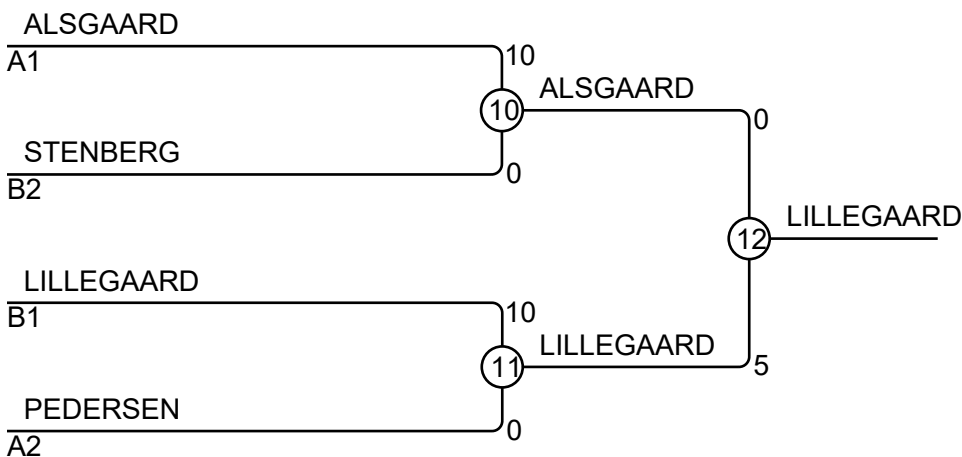

Nordic Judo 09-10. 5. 2015 Reykjavík W18 -52

Competitors: 7

Competitors A

#	Name	Club	1	2	3	4	Wins	Pts	Pos
1	Matilde PEDERSEN	DEN			10	10	2	20	2
2	Rosa ALSGAARD	NOR	10		10	10	3	30	1
3	Camilla LUNDKVIST	SWE					0	0	4
4	Elin STIGBORG	SWE			10		1	10	3

Matches A

Match	White	Blue	Result	Time
1	Matilde PEDERSEN 1	Rosa ALSGAARD 2	0 - 10	3:12
2	Camilla LUNDKVIST 3	Elin STIGBORG 4	0 - 10	1:20
4	Matilde PEDERSEN 1	Camilla LUNDKVIST 3	10 - 0	0:49
5	Rosa ALSGAARD 2	Elin STIGBORG 4	10 - 0	1:07
7	Matilde PEDERSEN 1	Elin STIGBORG 4	10 - 0	2:05
8	Rosa ALSGAARD 2	Camilla LUNDKVIST 3	10 - 0	3:37

Competitors B

#	Name	Club	5	6	7	Wins	Pts	Pos
5	Linn STENBERG	SWE		10		1	10	2
6	Christina SANDELL	FIN				0	0	3
7	Thea LILLEGAARD	NOR	10	10		2	20	1

Matches B

Match	White	Blue	Result	Time
3	Linn STENBERG 5	Christina SANDELL 6	10 - 0	3:32
6	Linn STENBERG 5	Thea LILLEGAARD 7	0 - 10	0:38
9	Christina SANDELL 6	Thea LILLEGAARD 7	0 - 10	0:48

Results

Pos	Name
1	Thea LILLEGAARD, NOR
2	Rosa ALSGAARD, NOR
3	Linn STENBERG, SWE
3	Matilde PEDERSEN, DEN